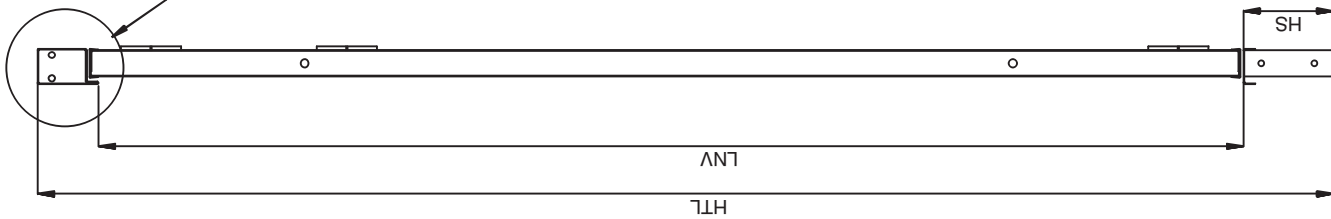

BLIND HINGED DOOR

General Information	
description	hinged, single leaf, toilet door
type	C00DHB1U
manufacturer	Blu Bud srl
Application	
fire properties	C Class fire resistant
drawing number	C00DHB1U
Size	
max horizontal clear opening (LNO)	no max (standard 600mm)
max vertical clear opening (LNV)	no max (standard 1900mm)
horizontal cut in bulkhead (TFO)	LNO + 40 mm + 10 mm
vertical cut in bulkhead (TFV)	LNV + sill height + over door panel + 5 mm
sill	20 mm
*all dimensions may change according to customer requirements	
Frame	
section shape	see dwg
section size	see dwg
thickness of steel	1,2mm
materials	steel or stainless steel (ss)
finishing	raw, paint, brushed or polished (ss)
counter frame thickness	0,8mm
Leaf	
concept	sandwich
thickness	40 mm
core	one layer of mineral wool
material of skins	steel or stainless steel (ss)
coating	raw, laminates, PVC, brushed or polished (ss)
leaf frame	paint, brushed or polished (ss)
Accessories	
standard	hinges, sill cover
extra	upon request
Mechanical and physical properties	
noise reduction	n.a.

Product data sheet

B-B SECTION

Detail 1
scale 1:2

Detail 2
scale 1:2

REV.	DATA / DATE	DESCRIZIONE DELLE MODIFICHE / DESCRIPTION OF ALTERATIONS	Controllato / Checked	Modificato / Revised
Codice Prodotto / Product Code: C00DHB1U				
Descrizione / Description: BLIND HINGED DOOR - TYPE "U - TOILET"				
Materiale / Material -				
Spessore / Thickness -				
Note / Notes				
Tolleranza generale / General tolerance				
A4			Assem	
BLUBUD srl Sede operativa: Via Dante 27 101 - 43010 89.95.59.56.98 Tel. - 43010 89.95.59.56.98 Fax. - 43010 89.95.59.57		Scala / Scale: 1:10	Data / Date: 24-01-12	
Peso netto / Kg Net Weight / Kg		Controllato da / Checked by: R.V.	Disegnato da / Drawn by: M.D.S.	
Tolleranza generale / General tolerance		Classe prodotto / Typology: C		
		Dis n. / Dwg n.: C00DHB1U		