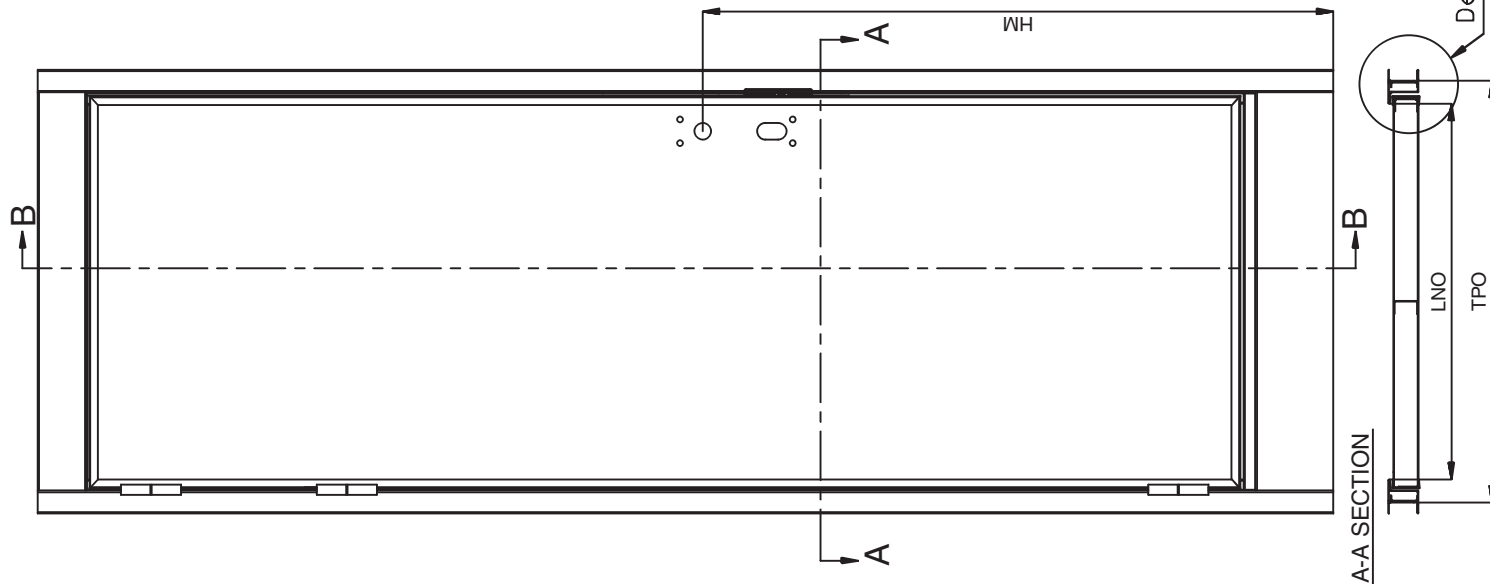

BLIND HINGED DOOR

General Information	
description	hinged, single leaf, toilet door
type	C00DHB1U
manufacturer	Blu Bud srl
Application	
fire properties	C Class fire resistant
drawing number	C00DHB1U
Size	
max horizontal clear opening (LNO)	no max (standard 600mm)
max vertical clear opening (LNV)	no max (standard 1900mm)
horizontal cut in bulkhead (TFO)	LNO + 40 mm + 10 mm
vertical cut in bulkhead (TFV)	LNV + sill height + over door panel + 5 mm
sill	20 mm
*all dimensions may change according to customer requirements	
Frame	
section shape	see dwg
section size	see dwg
thickness of steel	1,2mm
materials	steel or stainless steel (ss)
finishing	raw, paint, brushed or polished (ss)
counter frame thickness	0,8mm
Leaf	
concept	sandwich
thickness	40 mm
core	one layer of mineral wool
material of skins	steel or stainless steel (ss)
coating	raw, laminates, PVC, brushed or polished (ss)
leaf frame	paint, brushed or polished (ss)
Accessories	
standard	hinges, sill cover
extra	upon request
Mechanical and physical properties	
noise reduction	n.a.

Product data sheet

B-B SECTION

Detail 1
scale 1:2

Detail 2
scale 1:2

REV.	DATA / DATE	DESCRIZIONE DELLE MODIFICHE / DESCRIPTION OF ALTERATIONS	Controllato / Checked	Modificato / Revised
Codice Prodotto / Product Code: C00DHB1U				
Descrizione / Description: BLIND HINGED DOOR - TYPE "U - TOILET"				
Materiale / Material -				
Spessore / Thickness -				
Note / Notes				
Tolleranza generale / General tolerance				
A4			Assem	
BLUBUD srl Sede operativa: Via Dante 27 101 - 43010 89.95.59.56.98 Tel. - 43010 89.95.59.56.98 Fax. - 43010 89.95.59.57		Scala / Scale: 1:10	Data / Date: 24-01-12	
Peso netto / Kg Net Weight / Kg		Controllato da / Checked by: R.V.	Disegnato da / Drawn by: M.D.S.	
Tolleranza generale / General tolerance		Classe prodotto / Typology: C		
		Dis n. / Dwg n.: C00DHB1U		