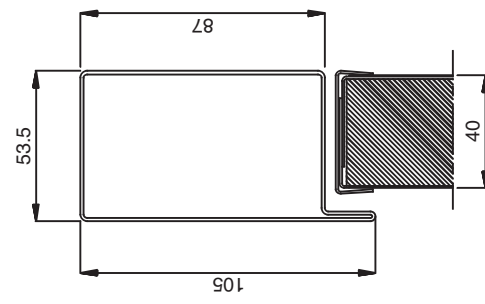

BLIND HINGED DOOR

General Information	
description	hinged, single leaf, toilet door
type	C00DHB1U
manufacturer	Blu Bud srl
Application	
fire properties	C Class fire resistant
drawing number	C00DHB1U
Size	
max horizontal clear opening (LNO)	no max (standard 600mm)
max vertical clear opening (LNV)	no max (standard 1900mm)
horizontal cut in bulkhead (TFO)	LNO + 40 mm + 10 mm
vertical cut in bulkhead (TFV)	LNV + sill height + over door panel + 5 mm
sill	20 mm
*all dimensions may change according to customer requirements	
Frame	
section shape	see dwg
section size	see dwg
thickness of steel	1,2mm
materials	steel or stainless steel (ss)
finishing	raw, paint, brushed or polished (ss)
counter frame thickness	0,8mm
Leaf	
concept	sandwich
thickness	40 mm
core	one layer of mineral wool
material of skins	steel or stainless steel (ss)
coating	raw, laminates, PVC, brushed or polished (ss)
leaf frame	paint, brushed or polished (ss)
Accessories	
standard	hinges, sill cover
extra	upon request
Mechanical and physical properties	
noise reduction	n.a.

Product data sheet

B-B SECTION

Detail 1
scale 1:2

Detail 2
scale 1:2

REV.	DATA / DATE	DESCRIZIONE DELLE MODIFICHE / DESCRIPTION OF ALTERATIONS	Controllato / Checked	Modificato / Revised
Codice Prodotto / Product Code: C00DHB1U				
Descrizione / Description: BLIND HINGED DOOR - TYPE "U - TOILET"				
Materiale / Material -				
Spessore / Thickness -				
Note / Notes				
Tolleranza generale / General tolerance				
A4			Assem	
BLUBUD srl Sede operativa: Via Dante 27 101 - 43010 89.95.59.56.98 Tel. - 43010 89.95.59.56.98 Fax. - 43010 89.95.59.57		Scala / Scale: 1:10	Data / Date: 24-01-12	
Peso netto / Kg Net Weight / Kg		Controllato da / Checked by: R.V.	Disegnato da / Drawn by: M.D.S.	
Tolleranza generale / General tolerance		Classe prodotto / Typology: C		
		Dis n. / Dwg n.: C00DHB1U		