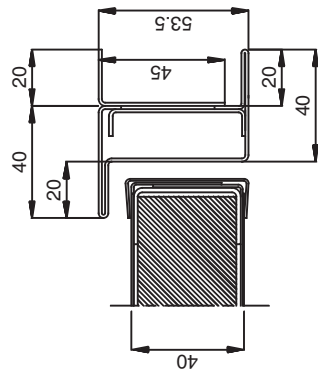

BLIND HINGED DOOR

General Information	
description	hinged, single leaf, toilet door
type	C00DHB1U
manufacturer	Blu Bud srl
Application	
fire properties	C Class fire resistant
drawing number	C00DHB1U
Size	
max horizontal clear opening (LNO)	no max (standard 600mm)
max vertical clear opening (LNV)	no max (standard 1900mm)
horizontal cut in bulkhead (TFO)	LNO + 40 mm + 10 mm
vertical cut in bulkhead (TFV)	LNV + sill height + over door panel + 5 mm
sill	20 mm
*all dimensions may change according to customer requirements	
Frame	
section shape	see dwg
section size	see dwg
thickness of steel	1,2mm
materials	steel or stainless steel (ss)
finishing	raw, paint, brushed or polished (ss)
counter frame thickness	0,8mm
Leaf	
concept	sandwich
thickness	40 mm
core	one layer of mineral wool
material of skins	steel or stainless steel (ss)
coating	raw, laminates, PVC, brushed or polished (ss)
leaf frame	paint, brushed or polished (ss)
Accessories	
standard	hinges, sill cover
extra	upon request
Mechanical and physical properties	
noise reduction	n.a.

Product data sheet

B-B SECTION

Detail 1
scale 1:2

Detail 2
scale 1:2

REV.	DATA / DATE	DESCRIZIONE DELLE MODIFICHE / DESCRIPTION OF ALTERATIONS	Controllato / Checked	Modificato / Revised
Codice Prodotto / Product Code: C00DHB1U				
Descrizione / Description: BLIND HINGED DOOR - TYPE "U - TOILET"				
Materiale / Material -				
Spessore / Thickness -				
Note / Notes				
Tolleranza generale / General tolerance				
A4			Assem	
BLUBUD srl Sede operativa: Via Dante 27 101 - 43010 89.95.59.56.98 Tel. - 43010 89.95.59.56.98 Fax. - 43010 89.95.59.57		Scala / Scale: 1:10	Data / Date: 24-01-12	
Peso netto / Kg Net Weight / Kg		Controllato da / Checked by: R.V.	Disegnato da / Drawn by: M.D.S.	
Tolleranza generale / General tolerance		Classe prodotto / Typology: C		
		Dis n. / Dwg n.: C00DHB1U		